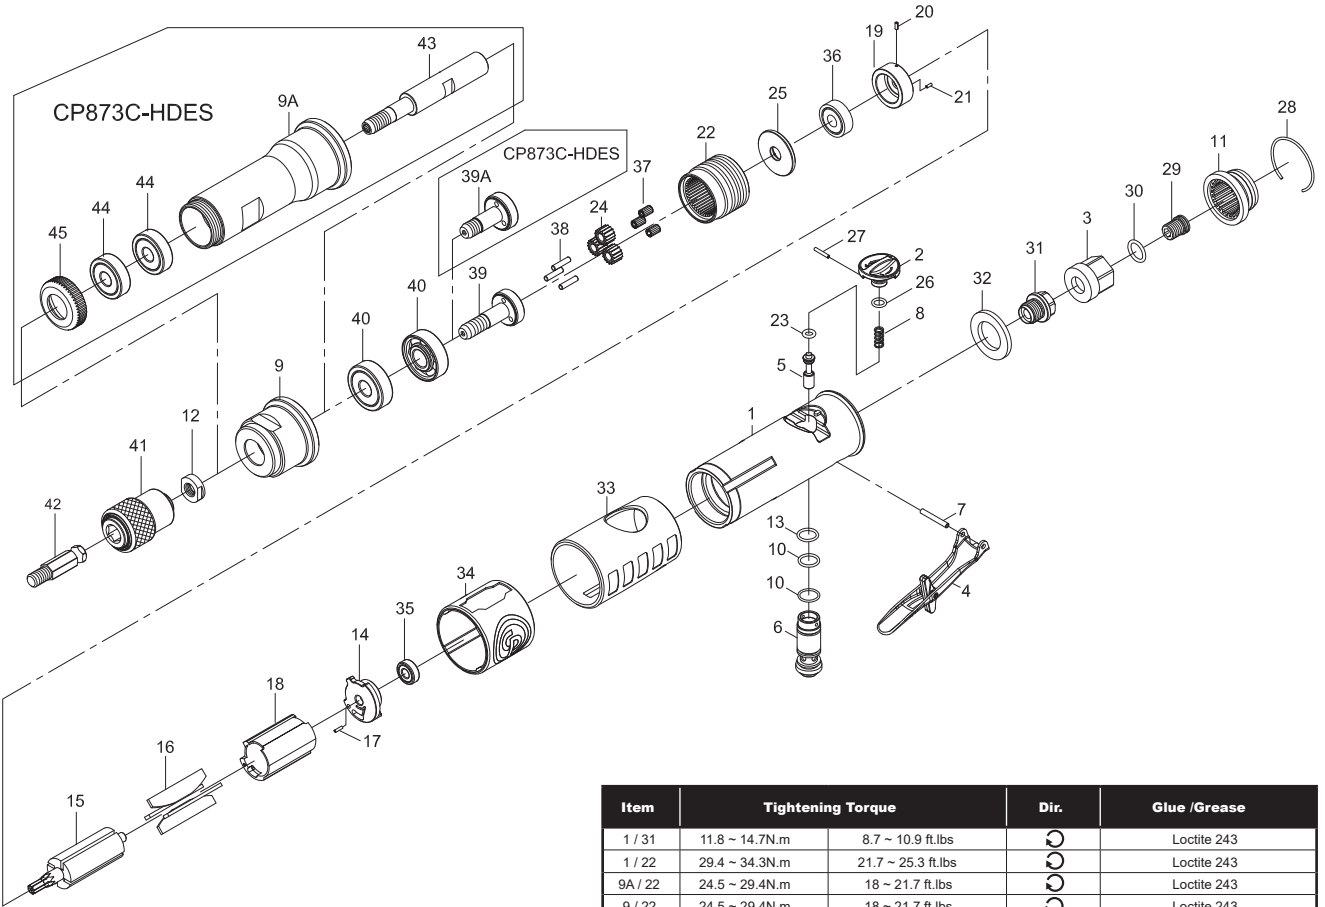

**Chicago
Pneumatic**

CP873C-HD & CP873C-HDES

Model C
TIRE BUFFER

Item	Tightening Torque		Dir.	Glue /Grease
1 / 31	11.8 ~ 14.7N.m	8.7 ~ 10.9 ft.lbs	⌚	Loctite 243
1 / 22	29.4 ~ 34.3N.m	21.7 ~ 25.3 ft.lbs	⌚	Loctite 243
9A / 22	24.5 ~ 29.4N.m	18 ~ 21.7 ft.lbs	⌚	Loctite 243
9 / 22	24.5 ~ 29.4N.m	18 ~ 21.7 ft.lbs	⌚	Loctite 243
39A / 43	14.7 ~ 19.6N.m	10.8 ~ 14.5 ft.lbs	⌚	Loctite 243
29 / 31	7.8 ~ 9.8N.m	5.8 ~ 7.2 ft.lbs	⌚	-

Item No.	Part No.	Description	Q'ty
9	8940177139	Clamp Nut	1
15	8940177141	Rotor	1
16	8940177142	Vane (Set Of 4)	1
18	8940177143	Cylinder	1
40	2050486943	Ball Bearing 6200Z	2
41	8940177152	Tire Buffer head	1
42	8940177115	Adaptor	1
43	8940177153	Extension Bar	1
44	8940177118	Ball Bearing 6000ZZ (A)	2
A	8940176704	Housing Kit	
1		Housing	1
33		Grip	1
34		Front Sleeve	1
B	8940176705	Inlet Kit	
3		Air Inlet	1
11		Exhaust Diffuser	1
28		Retainer Ring	1
29		Screw	1
30		O-ring 7.5X1.5	1
31		Fixed Shaft	1
32		Damping Material	1
C	8940176706	Lever Kit	
4		Throttle Lever Assembly	1
7		Spring Pin 22Lx3	1
D	8940177132	Regulator Kit	
2		Air Regulator Knob	1
5		Valve Shaft	1
6		Bushing	1
8		Valve Spring	1
10		O-Ring 10.7X1.5	2
13		O-Ring 11.4X1.25	1
23		O-Ring 3.9X2.2	1
26		O-Ring 6.5X1.5	1
27		Spring Pin 12Lx2	1

Item No.	Part No.	Description	Q'ty
E	8940168886	Rear End Plate Kit	
14		Rear End Plate	1
17		Spring Pin 6LX1.5	1
35		Ball Bearing	1
F	8940177155	Front End Plate Kit	
19		Front End plate	1
20		Pin 4LX2	1
21		Spring Pin 4LX1.5	1
25		Washer	1
36		Ball Bearing	1
G	8940177156	Gearbox Kit CP873C-HD	
12		Washer	1
22		Internal Gear	1
24		Planet Gear	3
37		Pin	39
38		Pin 13.9LX3.175	3
39		Work Spindle	1
G1	8940177157	Gearbox Kit CP873C-HDES	
12		Washer	1
22		Internal Gear	1
24		Planet Gear	3
37		Pin	39
38		Pin 13.9LX3.175	3
39A		Work Spindle	1
H	8940177161	Extended Clamp Nut Kit	
9A		Clamp Nut	1
45		Front Cap	1
TK	8940177158	Tune up Kit (Includes 7,10(x2),13,16(x4),17,20,21,23,26,32)	