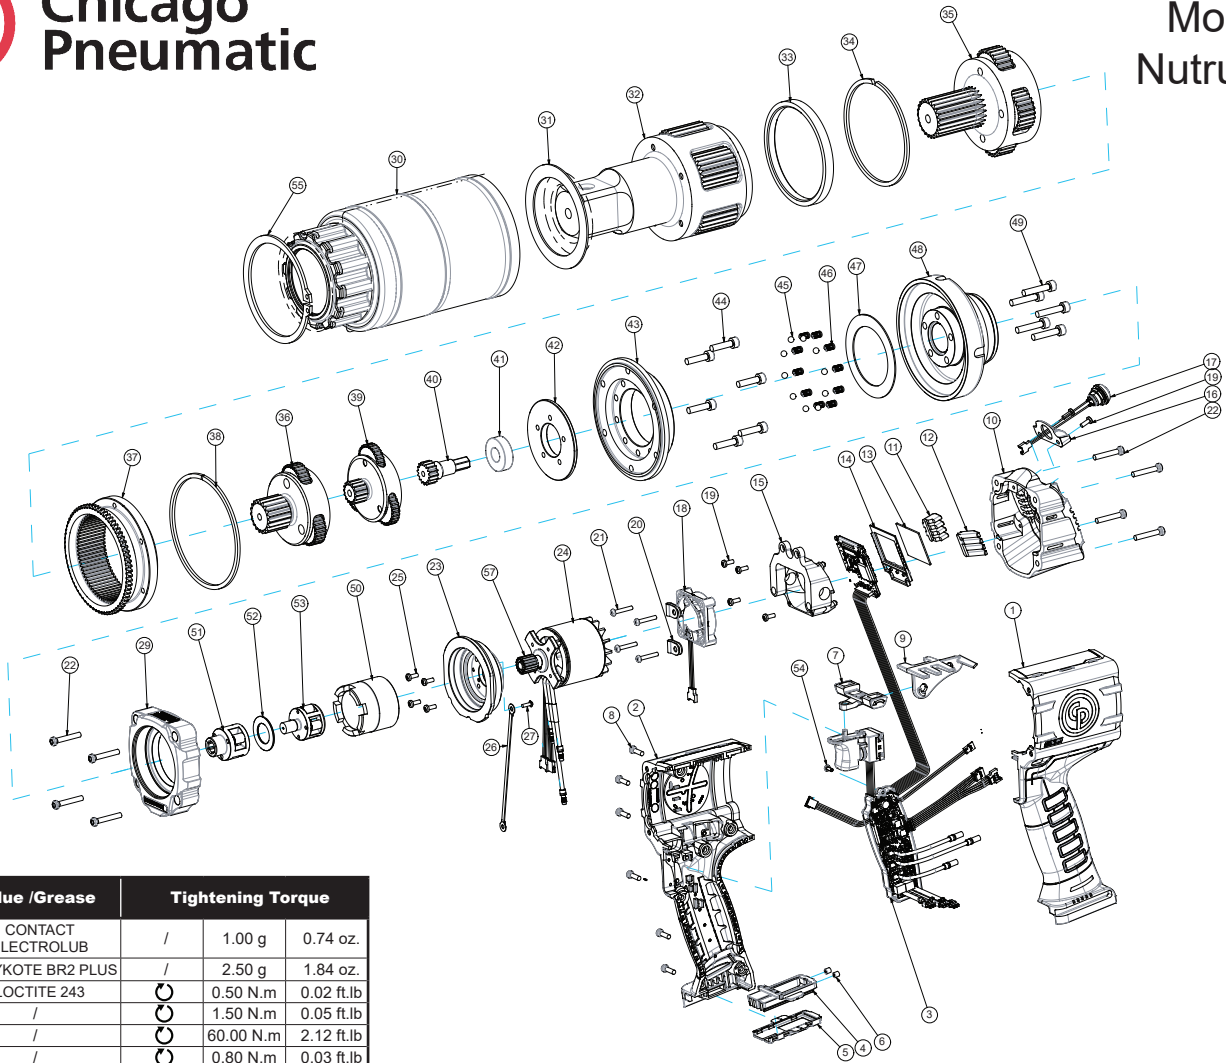

**Chicago
Pneumatic**

**CP8681
Model C
Nutrunner**

Item	Glue /Grease	Tightening Torque		
3	CONTACT ELECTROLUB	/	1.00 g	0.74 oz.
51+53	MOLYKOTE BR2 PLUS	/	2.50 g	1.84 oz.
54	LOCTITE 243	⊙	0.50 N.m	0.02 ft.lb
22 + 17	/	⊙	1.50 N.m	0.05 ft.lb
48	/	⊙	60.00 N.m	2.12 ft.lb
8 + 19	/	⊙	0.80 N.m	0.03 ft.lb
21	/	⊙	0.70 N.m	0.02 ft.lb

Item No.	Part No.	Description	Q'ty
3	6154011250	PCB Drive (Stand-Alone)	1
	6154011260	PCB Drive (Connected)	
	6154011270	PCB Drive (Connected Quality)	
7	8940176261	Reverse Button	1
9	8940176499	Wire Locker	1
22	6154011160	Screw M40x25 (Set of 4)	1
29	6155483710	Handle Plate	1
48	6155483760	Gearbox Plate	1
49	6154011220	Screw M5x25 (Set of 5)	1
		Other gearbox parts	
30	6155658830	Gear housing	1
31	6152611380	Shim Ring	1
32	6154702180	Planetary Gear	1
33	6155484040	Support Ring	1
34	6156872060	Snap Ring	1
35	6154702190	Planetary Gear	1
36	6154702200	Planetary Gear	1
37	6154761510	Gear Rim	1
38	6156872070	Snap Ring	1
39	6154702210	Planetary Gear	1
40	6154900880	Drive Shaft	1
A	6154011200	Intermediate gearbox kit	
50		Gear Ring	1
51		Stage	1
52		Washer	1
53		Stage	1
B	6154011100	Motor kit	
57		Sun Coupling M0.7 Z18	1
23		Interface Motor	1
24		Motor Brushless	1
25		Screw M3x8	4
C	6154011110	Braid kit	
26		Braid 100mm	1
27		Screw M2.5x8	1
54		Screw M2.5x6	1