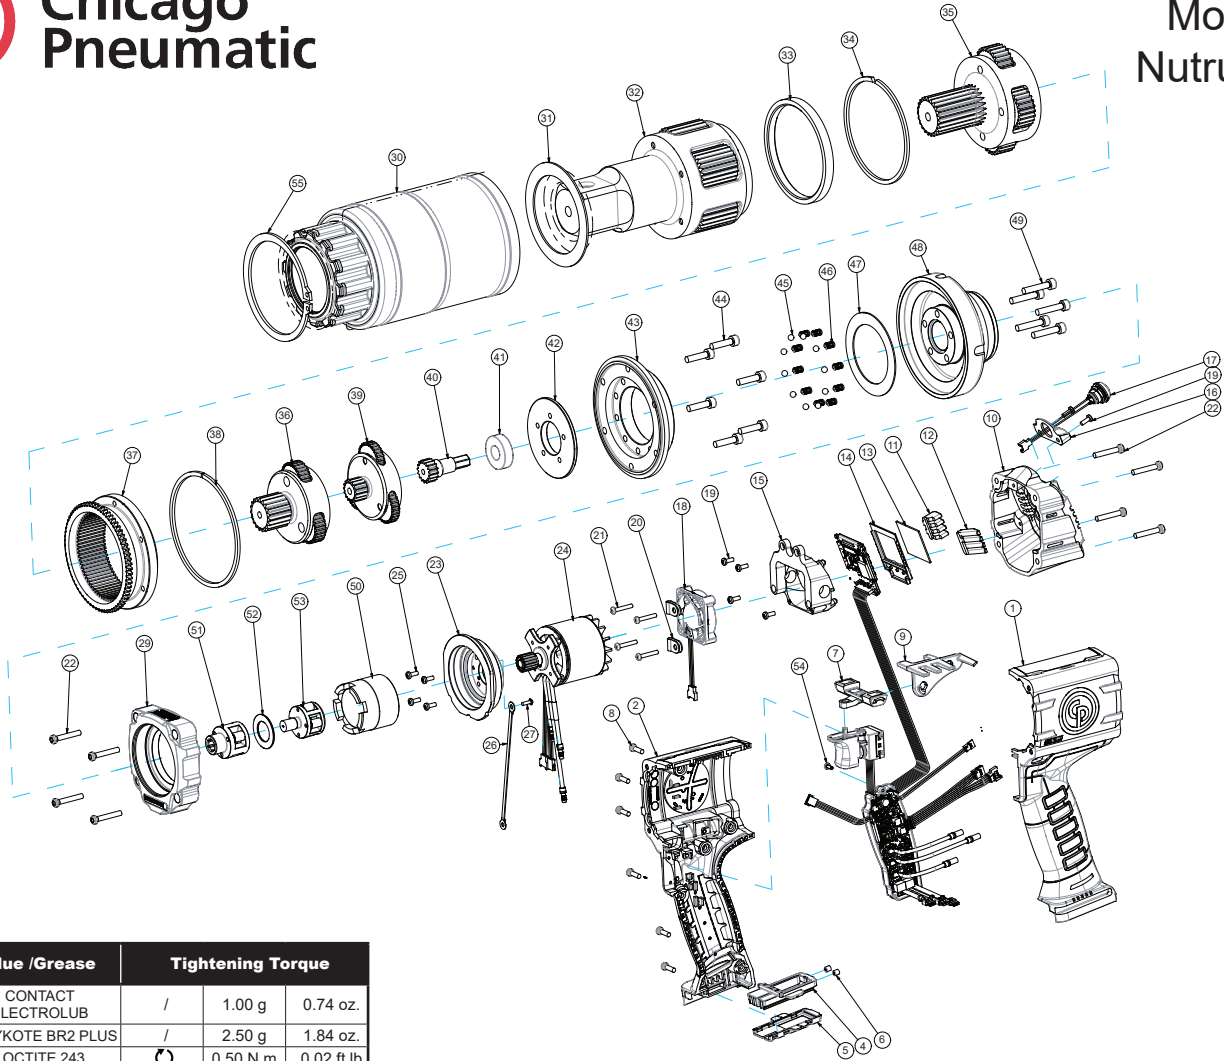

**Chicago
Pneumatic**

**CP8681
Model C
Nutrunner**

Item	Glue /Grease	Tightening Torque		
3	CONTACT ELECTROLUB	/	1.00 g	0.74 oz.
51+53	MOLYKOTE BR2 PLUS	/	2.50 g	1.84 oz.
54	LOCTITE 243	⊗	0.50 N.m	0.02 ft.lb
22 + 17	/	⊗	1.50 N.m	0.05 ft.lb
48	/	⊗	60.00 N.m	2.12 ft.lb
8 + 19	/	⊗	0.80 N.m	0.03 ft.lb
21	/	⊗	0.70 N.m	0.02 ft.lb

Item No.	Part No.	Description	Q'ty
3	6154010560	PCB Drive	1
7	8940176261	Reverse Button	1
9	8940176499	Wire Locker	1
22	6154011160	Screw M40x25 (Set of 4)	1
29	6155483710	Handle Plate	1
48	6155483760	Gearbox Plate	1
49	6154011220	Screw M5x25 (Set of 5)	1
		Other gearbox parts	
30	6155658830	Gear housing	1
31	6152611380	Shim Ring	1
32	6154702180	Planetary Gear	1
33	6155484040	Support Ring	1
34	6156872060	Snap Ring	1
35	6154702190	Planetary Gear	1
36	6154702200	Planetary Gear	1
37	6154761510	Gear Rim	1
38	6156872070	Snap Ring	1
39	6154702210	Planetary Gear	1
40	6154900880	Drive Shaft	1
A	6154011200	Intermediate gearbox kit	
50		Gear Ring	1
51		Stage	1
52		Washer	1
53		Circlip	1
B	6154011100	Motor kit	
23		Interface Motor	1
24		Motor Brushless	1
25		Screw M3x8	4
C	6154011110	Braid kit	
26		Braid 100mm	1
27		Screw M2.5x8	1
		Screw M2.5x6	1

	6159925520	Safety instruction CP86
	6159923710	Reaction bar safety information
	6158761630	Safety label

Item No.	Part No.	Description	Q'ty
D	6154011120	Fan kit	
18		Fan	1
20		Bride	2
21		Screw M30x18	4
E	6154011130	Rear cover kit	
10		Rear Cover	1
11		Light Guide Right	1
12		Light Guide Left	1
13	8940176277	Window	1
14	8940176276	Gasket Button	1
15		Board Case	1
16		Button Plate	1
17	6159177860	2nd Trigger	1
19		Screw M3x8	6
F	6154011140	Handle kit	
1		Handle Left	1
2		Handle Right	1
8		Screw M35x12	6
G	6154011150	Battery connector kit	
4		Connector House	1
5		Connector Cover	1
6		Clearance Block for PCB	2
H	6154011170	Gearbox small part kit	
55	6156872050	Circlip	1
41		Ball Bearing	1
42		Front plate	1
43		Swivel plate	1
44		Screw M5x20	6
45		Ball Ø3/16"	10
46		Compression Spring	10
47		Washer	1