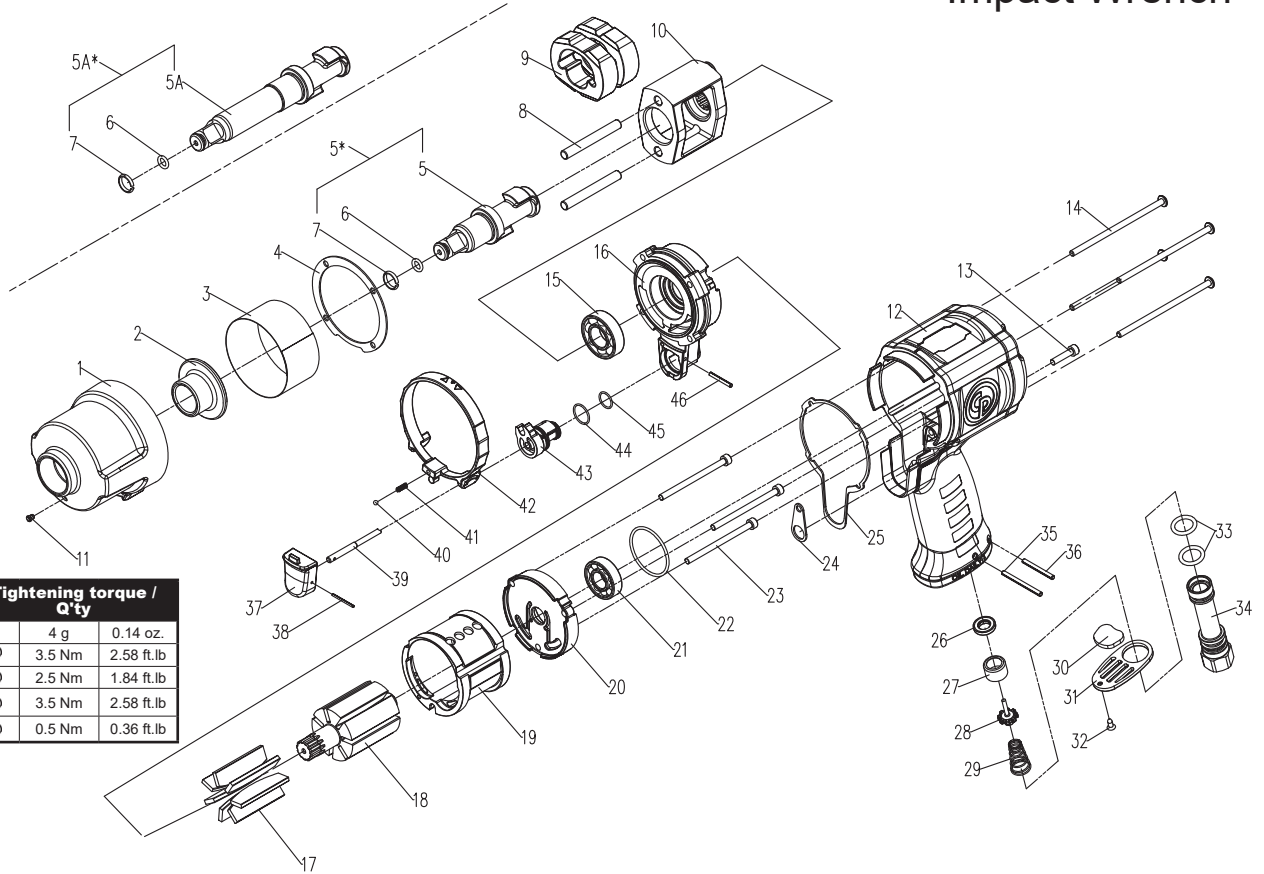

**Chicago
Pneumatic**

CP7748 & CP7748-2

Model G

Impact Wrench

Item	Glue / grease	Tightening torque / Q'ty
10	Clutch grease	4 g 0.14 oz.
13	Loctite 222	3.5 Nm 2.58 ft.lb
14		2.5 Nm 1.84 ft.lb
23		3.5 Nm 2.58 ft.lb
32	/	0.5 Nm 0.36 ft.lb

Item No.	Part No.	Description	Q'ty
5	2050521363	Anvil Unit (5*)	1
5A	2050526443	Anvil Long (5A*)	1
8	2050521123	Hammer Frame Pin (Set Of 2)	1
9	2050521133	Hammer (Set Of 2)	1
10	8940176003	Hammer Frame	1
17	8940176019	Blades (Set of 7)	1
18	8940176007	Rotor	1
19	8940176008	Cylinder	1
A	8940171601	Socket Retainer Kit (Set Of 5)	
6		O - Ring 5.8x1.9	1
7		Socket Retainer	1
B	8940176020	Gasket Kit	
4		Hammer Case Gasket	1
24		Packing-Front Bearing Plate	1
25		Front Bearing Plate Gasket	1
C	8940176021	Clutch Housing Kit	
1		Hammer Case	1
2		Hammer Case Bushing	1
3		Steel Ring	1
4		Hammer Case Gasket	1
11		Hammer Case Grease Fitting	1
D	8940176022	Front End Plate Kit	
13		Hex.Soc.Hd.Bolt	1
15		Bearing 6002ZZ	1
16		Front End Plate	1
24		Packing-Front Bearing Plate	1
25		Front Bearing Plate Gasket	1
46		Spring Pin	1
E	8940176023	Rear End Plate Kit	
20		Rear End Plate	1
21		Bearing 6001	1
22		O-Ring 33.05x1.78	1
23		Hex.Soc.Hd.Bolt	3
F	8940176024	Throttle Valve Kit	
26		Seal	1
27		Bushing	1
28		Tip Valve	1
29		Spring	1