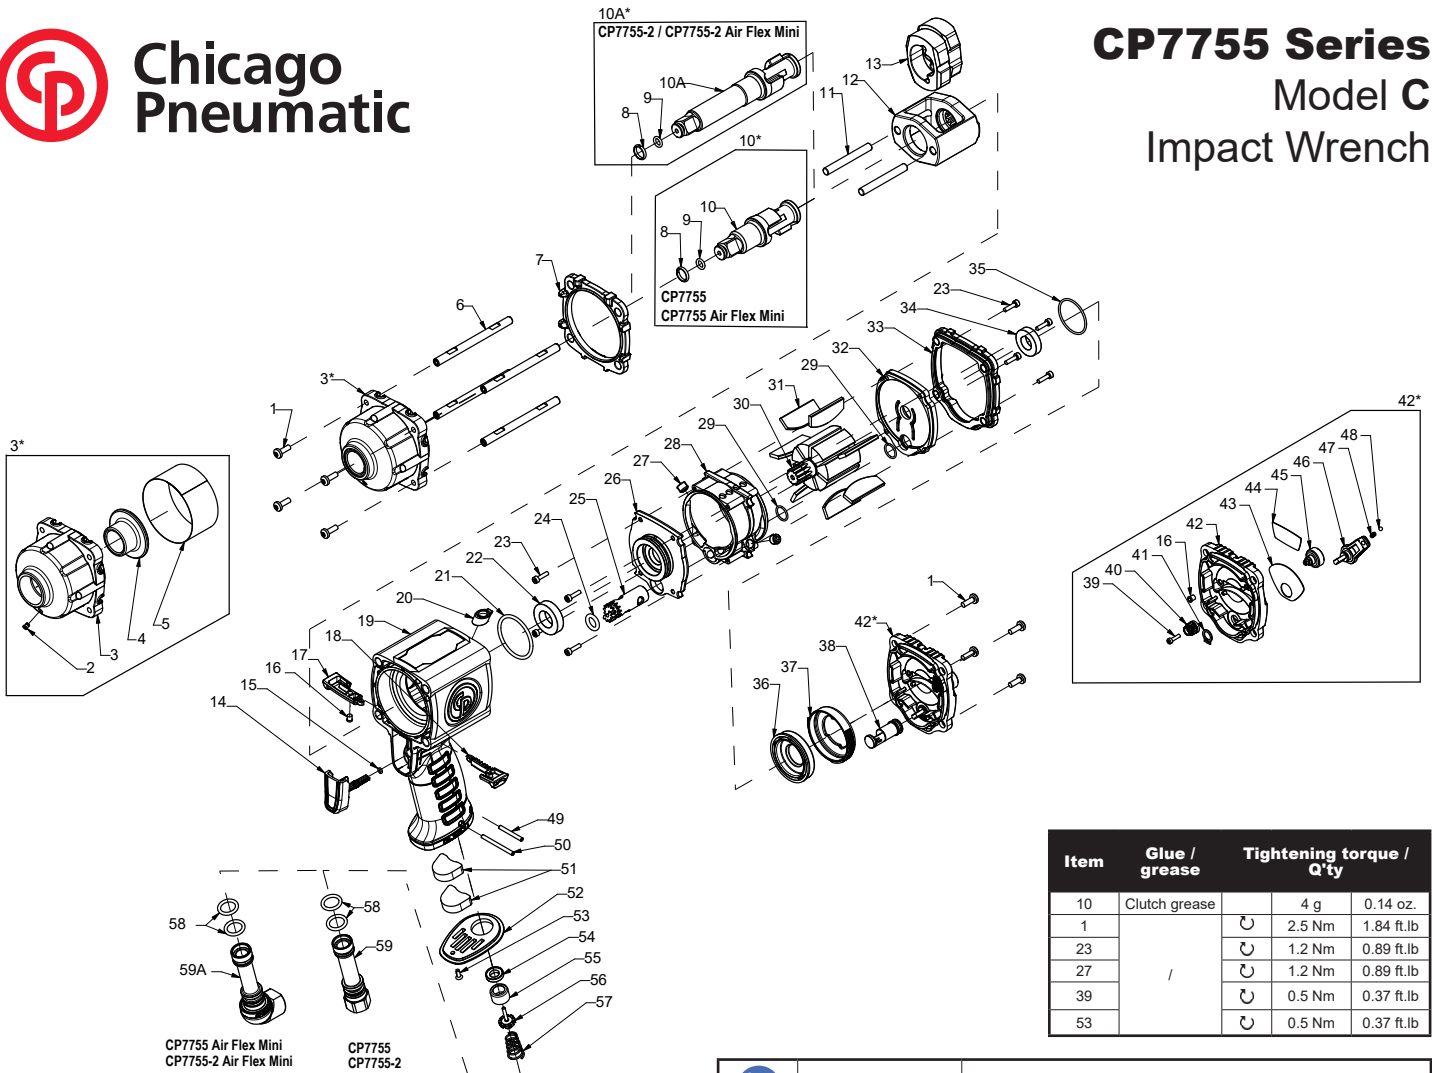

**Chicago
Pneumatic**

**CP7755 Series
Model C
Impact Wrench**

Item	Glue / grease	Tightening torque / Q'ty
10	Clutch grease	4 g 0.14 oz.
1		2.5 Nm 1.84 ft.lb
23		1.2 Nm 0.89 ft.lb
27		1.2 Nm 0.89 ft.lb
39		0.5 Nm 0.37 ft.lb
53		0.5 Nm 0.37 ft.lb

Item No.	Part No.	Description	Q'ty
11	2050521123	Hammer Pin (Set of 2)	1
12	2050521143	Hammer Frame	1
13	2050521133	Hammer (Set of 2)	1
19	8940175556	Motor Housing	1
28	8940175568	Cylinder Included 27 (x2)	1
30	8940175569	Rotor	1
31	8940175570	Rotor Blade (Set of 7)	1
10*	2050521363	Anvil Assembly	
8		Socket Retainer	1
9		O-Ring 5.8x1.9	1
10		Anvil Unit	1
10A*	2050526443	Anvil Long Assembly	
8		Socket Retainer	1
9		O-Ring 5.8x1.9	1
10A		Anvil Long	1
A	8940171601	Socket Retainer Kit	
8		Socket Retainer	5
9		O-Ring 5.8x1.9	5
B	8940176213	Clutch Housing Kit	
3*		Clutch Housing (Assembled with 2, 3, 4 & 5)	1
7		Bumper Front	1
C	8940176214	Front End Plate Kit	
21		O-Ring 32.99x2.62	1
22		Ball Bearing 6902ZZ	1
26		Front End Plate	1
D	8940176215	Rear End Plate Kit	
29		O-Ring 11x1.27	1
32		Rear End Plate	1
34		Ball Bearing 6901	1
35		O-Ring 27x1.5	1
E	8940176227	Throttle Valve Kit	
54		Valve Seat	1
55		Bushing	1
56		Throttle Valve	1
57		Spring-Inlet Valve	1
F	8940176216	Exhaust Deflector Kit	
49		Slotted Spring Pin Ø3x26	1
50		Slotted Spring Pin Ø3x36	1
51		Muffler (Set of 2)	1
52		Exhaust Deflector	1