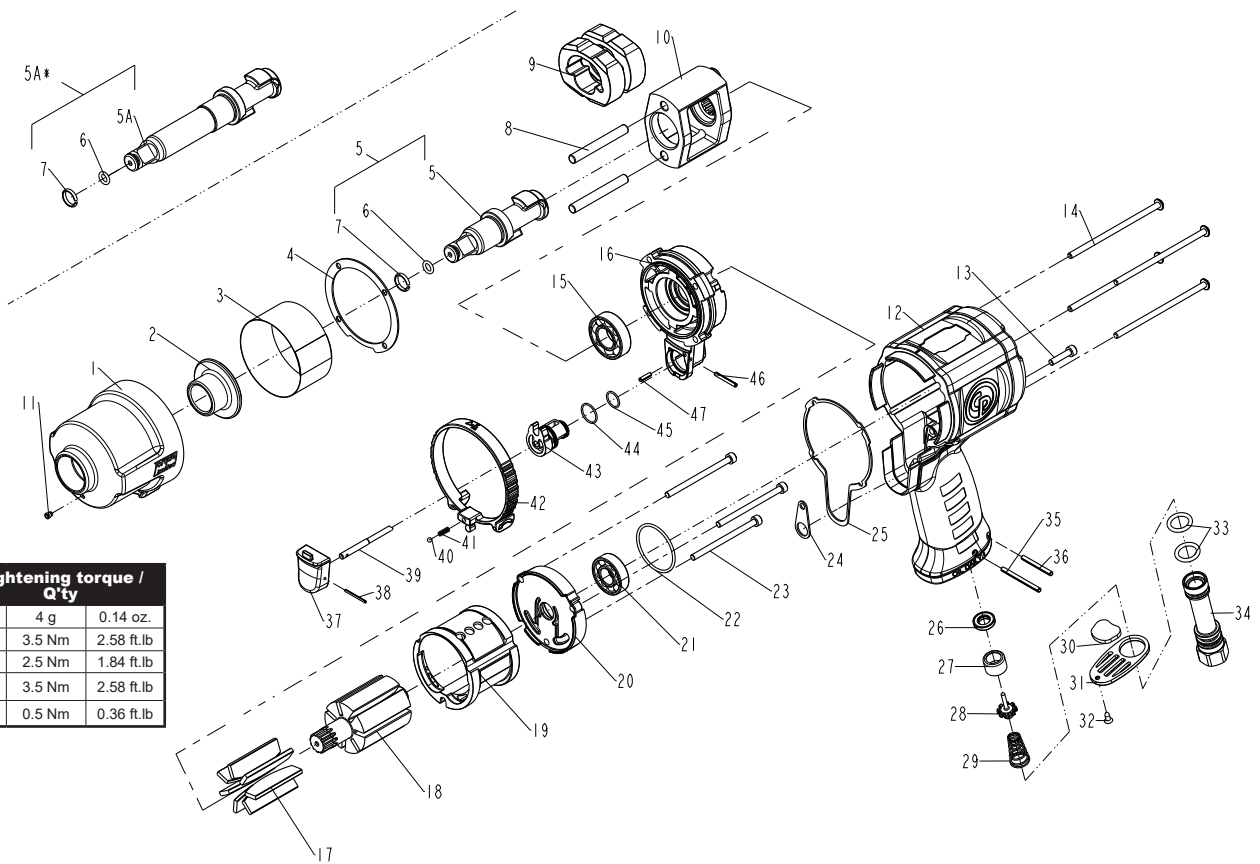

**Chicago
Pneumatic**

CP7748TL & CP7748TL-2

Model F

Impact Wrench

Item	Glue / grease	Tightening torque / Q'ty	
10	Clutch grease		4 g 0.14 oz.
13	Loctite 222	↻	3.5 Nm 2.58 ft.lb
14		↻	2.5 Nm 1.84 ft.lb
23		↻	3.5 Nm 2.58 ft.lb
32	/	↻	0.5 Nm 0.36 ft.lb

Item No.	Part No.	Description	Q'ty
5	2050521363	Anvil Unit (5*)	1
5A	2050526443	Anvil Long (5A*)	1
8	2050521123	Hammer Frame Pin (Set of 2)	1
9	2050521133	Hammer (Set of 2)	1
10	8940176003	Hammer Frame	1
17	8940176019	Blades (Set of 7)	1
18	8940176007	Rotor	1
19	8940176008	Cylinder	1
A	8940171601	Socket Retainer Kit (Set Of 5)	
6		O - Ring 5.8x1.9	1
7		Socket Retainer	1
B	8940176020	Gasket Kit	
4		Hammer Case Gasket	1
24		Packing-Front Bearing Plate	1
25		Front Bearing Plate Gasket	1
C	8940176233	Clutch Housing Kit	
1		Hammer Case	1
2		Hammer Case Bushing	1
3		Steel Ring	1
4		Hammer Case Gasket	1
11		Hammer Case Grease Fitting	1
D	8940176202	Front End Plate Kit	
13		Hex.soc.hd.bolt	1
15		Bearing	1
16		Front End Plate	1
24		Packing-Front Bearing Plate	1
25		Front Bearing Plate Gasket	1
46		Spring Pin	1
47		Pin	1
E	8940176429	Rear End Plate Kit	
20		Rear End Plate	1
21		Bearing 6001	1
22		O-Ring 33.05x1.78	1
23		Hex.Soc.Hd.Bolt	3
F	8940176024	Throttle Valve Kit	
26		Seal	1
27		Bushing	1
28		Tip Valve	1
29		Spring	1