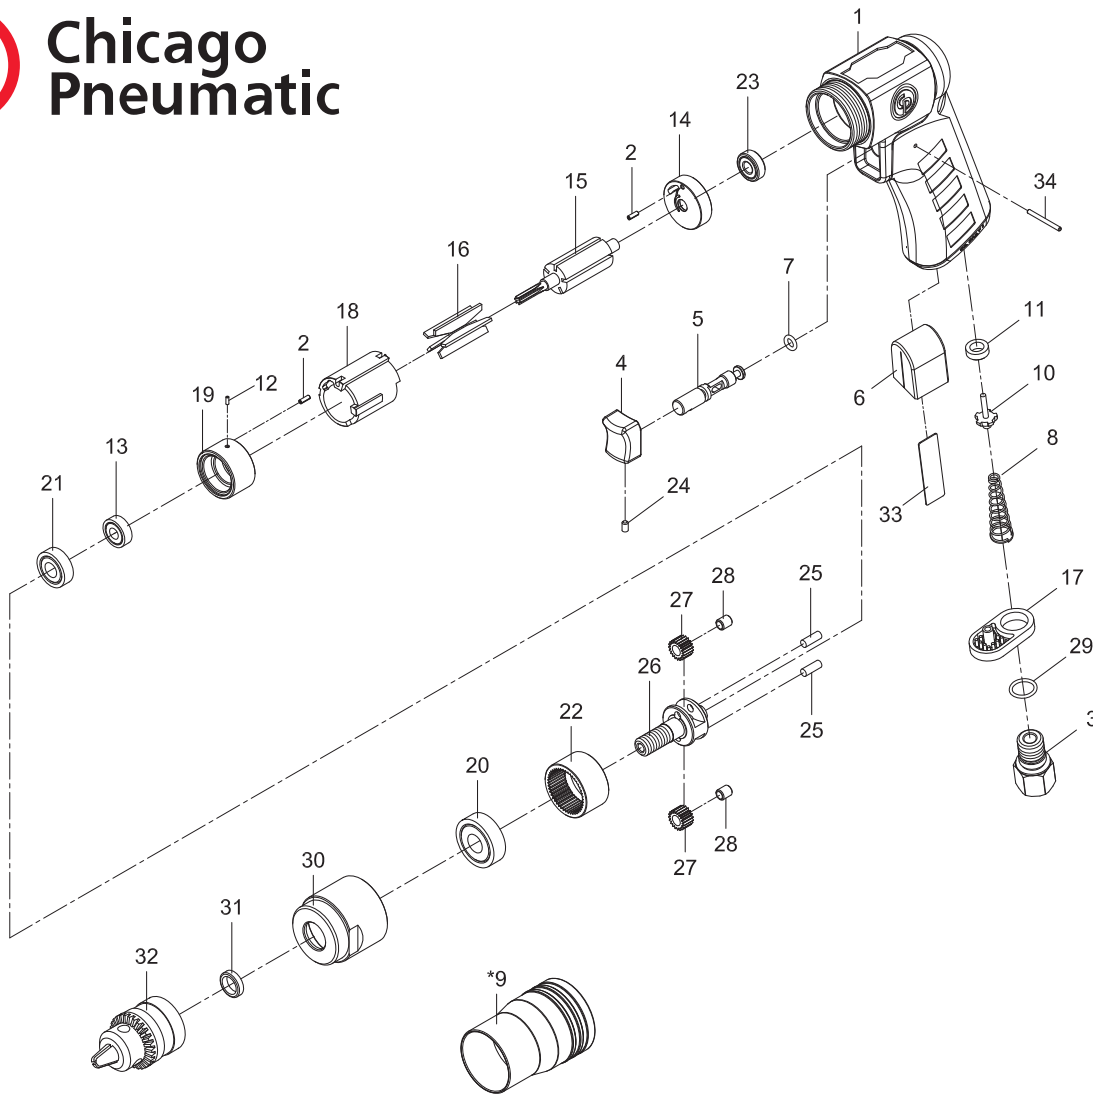

**Chicago
Pneumatic**

CP7300C
1/4" KEY DRILL
Serie D

Item	Glue	Tightening torque
01 - 03	Loctite 243	7.3 ft.lb - 10 Nm
01 - 30		29.5 ft.lb - 40 Nm

	8950900061	Warning Label
	8940175194	Operator's Manual
	6159948740	Safety Instructions

Ref	CP Part No.	Description	Q'ty
A	8940175334	Throttle Kit	
8		Spring	1
10		Valve	1
11		Valve Seat	1
B	8940175335	Inlet Kit	
3		Air Inlet	1
17		Exhaust Diffuser	1
29		O-Ring (10.7x1.5)	1
C	8940175336	Motor Housing Kit	
1	8940175306	Motor Housing With Grip	1
4		Trigger	1
5		Valve Stem	1
7		O-Ring (4.47x1.78)	1
24		Screw (M3x5l)	1
34		Pin (2x21.8l)	1
D	8940175337	Trigger Kit	
		Include 4,5,7,24 & 34	
E	8940175338	Rear End-Plate Kit	
2		Pin ((2x6l)	1
14		Rear End Plate	1
23		Ball Bearing (686zz)	1
F	8940175339	Front End-Plate Kit	
2		Pin ((2x6l)	1
12		Spring Pin (1.5x4)	1
13		Ball Bearing (696zz)	1
19		Front End Plate	1
21		Ball Bearing (698zz)	1

Ref	CP Part No.	Description	Q'ty
G	8940175340	Gear Box Kit	
22		Internal Gear	1
25		Pin (3.97x10.8l)	2
26		Cage	1
27		Planet Gear	2
28		Bushing	2
H	8940175341	Service Gear Kit	
		Include 25(x2), 27(x2) & 28(x2)	
SP	8940175342	Small Parts Kit	
		Include 2(x2), 3, 6, 12, 17, 24, 31, 33 & 34	
TK	8940175343	Tune-Up Kit	
		Include 7, 11 & 16	

15	8940158738	Rotor	1
16	8940158741	Rotor Blades (Set of 5)	1
18	8940175317	Cylinder	1
20	8940158685	Ball Bearing (6000zz)	1
30	8940175323	Clamp Nut	1
32	8940175326	Key Chuck (1/4") & Key (Not Shown)	1