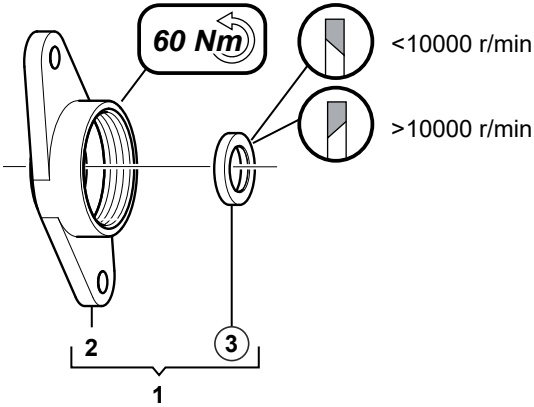

MOUNTING FLANGE WITH HOLES

Mounting flange with holes - M39

Item	Part number	Description	Qty
1	2050540673	Mounting Flange With Holes (M39-19000-KL ATEX, M39-3000-KL ATEX, M39-2400-KL ATEX, M39-1180-KL ATEX, M39-520-KL ATEX, M39-19000-TL ATEX, M39-5350-TL ATEX, M39-3000-TL ATEX, M39-2400-TL ATEX, M39-1180-TL ATEX, M39-650-TL ATEX & M39-520-TL ATEX)	1
2	-	Mounting Flange	1
3	-	Seal Ring KI/TI	1
1	2050540673	Mounting Flange With Holes (MR39-13300-KL ATEX, MR39-3800-KL ATEX, MR39-2000-KL ATEX, MR39-1700-KL ATEX, MR39-800-KL ATEX, MR39-450-KL ATEX, MR39-360-KL ATEX, M3901-5350-TL ATEX, M3901-3000-TL ATEX, M3901-2400-TL ATEX, M3901-650-TL ATEX, M3901-520-TL ATEX & M3901-340-TL ATEX)	1
2	-	Mounting Flange	1
3	-	Seal Ring KI/TI	1