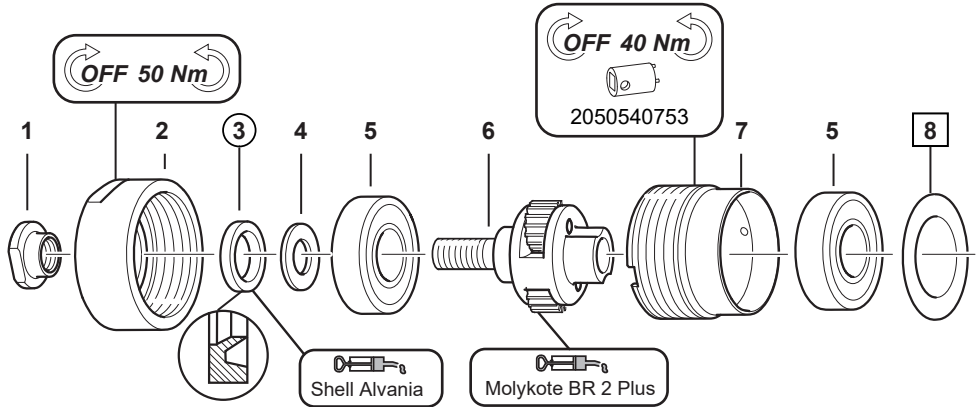

Gearbox items

■ M39-3000-TL ATEX

■ M39-2400-TL ATEX

■ M3901-3000-TL ATEX

■ M3901-2400-TL ATEX

□ = Included in small parts kit

○ = Included in service kit

Item	Part number	Description	Qty
1	2050538133	Spacer	1
2	2050536553	Front Part (M39-3000-TL ATEX & M39-2400-TL ATEX)	1
2	2050558733	Front Nut 1-5/8" (M3901) (M3901-3000-TL ATEX & M3901-2400-TL ATEX)	1
3	-	Seal Ring KI/TI	1
4	2050538203	Washer	1
5	2050535883	Ball Bearing	2
6	2050537503	Planetary Gear. Compl. (M39-3000-TL ATEX & M3901-3000-TL ATEX)	1
6	2050537473	Planetary Gear. Compl. (M39-2400-TL ATEX & M3901-2400-TL ATEX)	1
7	2050536633	Gear Rim	1
8	-	Washer	1
-	2050540753	Face Spanner	1