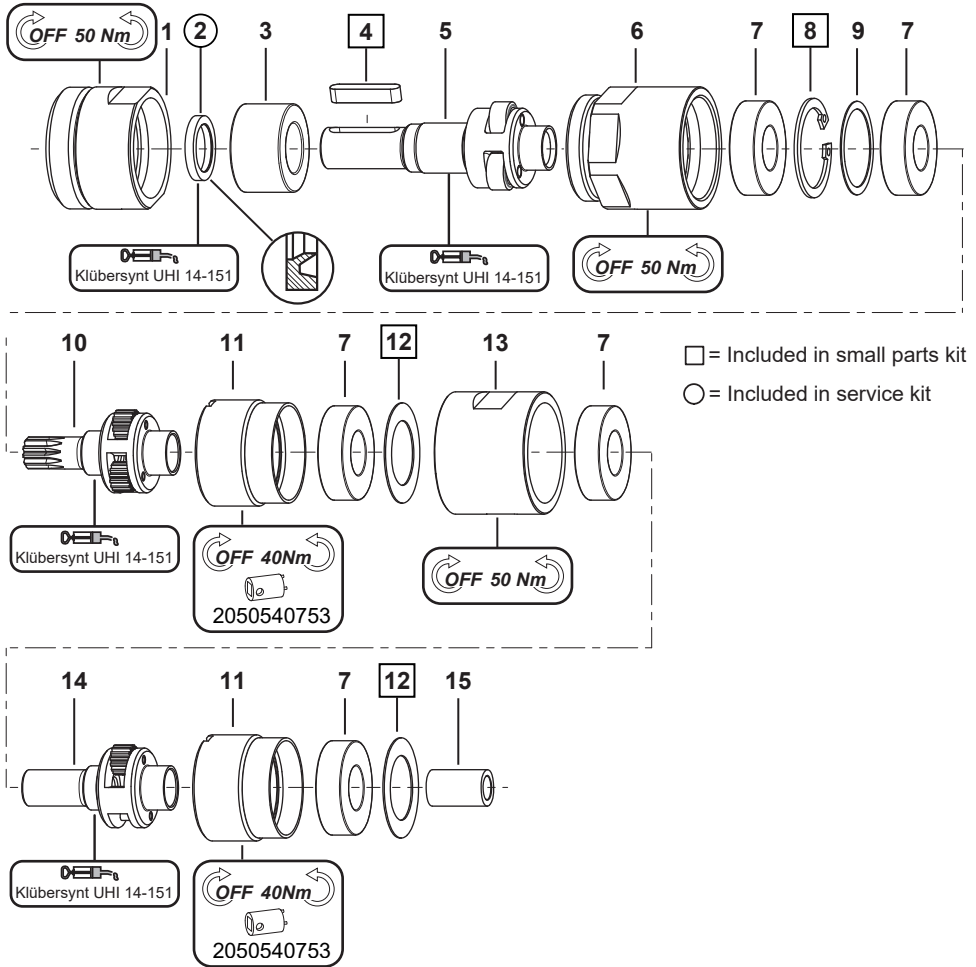

Gearbox items

■ MR39-800-KSL ATEX

□ = Included in small parts kit

○ = Included in service kit

Item	Part number	Description	Qty
1	2050536593	Front Part	1
2	-	Seal Ring Ksl	2
3	2050535883	Ball Bearing	4
4	-	Key	1
5	2050537723	Planetary Gear. Compl.	1
6	2050536673	Gear Rim	1
7	-	Circlip	1
8	2050537513	Planetary Gear. Compl.	1
9	2050536633	Gear Rim	1
10	-	Washer	1
11	2050536753	Gear Wheel	1
-	2050540753	Face Spanner	1

Gearbox items

■ M39-520-KSL ATEX

■ MR39-450-KSL ATEX

■ MR39-360-KSL ATEX

□ = Included in small parts kit

○ = Included in service kit

Item	Part number	Description	Qty
1	2050536593	Front Part	1
2	-	Seal Ring Ksl	2
3	2050535883	Ball Bearing	4
4	-	Key	1
5	2050537723	Planetary Gear. Compl.	1
6	2050536673	Gear Rim	1
7	-	Circlip	1
8	2050537483	Planetary Gear. Compl. (& MR39-450-KSL ATEX)	1
8	2050537673	Planetary Gear. Compl. (M39-520-KSL ATEX & MR39-360-KSL ATEX)	1
9	2050536633	Gear Rim	1
10	-	Washer	1
-	2050540753	Face Spanner	1

Gearbox items

■ M3901-340-TLATEX

Gearbox items

■ M3901-340-TL ATEX

Item	Part number	Description	Qty
1	6156701920	Front Part	1
2	-	Seal Ring KI/TI	1
3	6157851300	Needle Bearing	1
4	-	Key	1
5	6154702080	Planetary Gear. Compl.	1
6	6154761330	Gear Rim	1
7	2050535883	Ball Bearing	5
8	-	Circlip	1
9	6152611200	Washer	1
10	6154702090	Planetary Gear. Compl.	1
11	2050536633	Gear Rim	2
12	-	Washer	2
13	6154761340	Gear Rim	1
14	4210072980	Planetary Gear. Compl.	1
15	2050536753	Gear Wheel	1
-	2050540753	Face Spanner	1

Gearbox items

- M3901-80-TL ATEX (no flange, threaded output)
- M3901-70-TL (no flange, threaded output)
- M3901-70-SQ (with flange, square output)

□ = Included in small parts kit

○ = Included in service kit