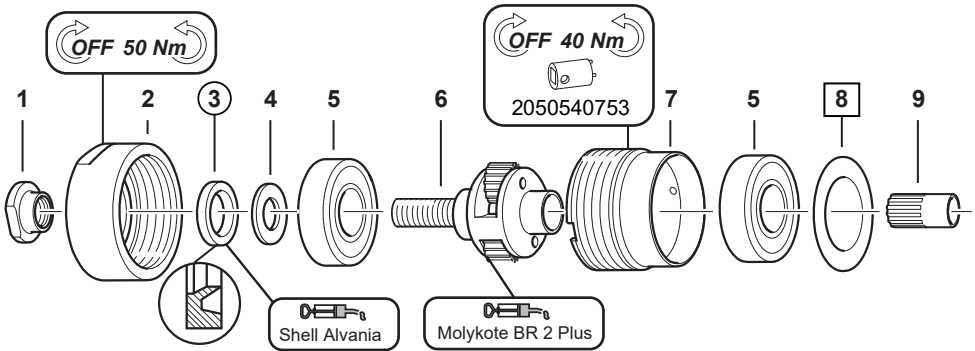

Gearbox items

■ M39-5350-TL ATEX

■ M3901-5350-TL ATEX

□ = Included in small parts kit

○ = Included in service kit

Item	Part number	Description	Qty
1	2050538133	Spacer	1
2	2050536553	Front Part (M39-5350-TL ATEX)	1
2	2050558733	Front Nut 1-5/8" (M3901) (M3901-5350-TL ATEX)	1
3	-	Seal Ring KI/TI	1
4	2050538203	Washer	1
5	2050535883	Ball Bearing	2
6	2050537463	Planetary Gear. Compl.	1
7	2050536633	Gear Rim	1
8	-	Washer	1
9	2050536753	Gear Wheel	1
-	2050540753	Face Spanner	1