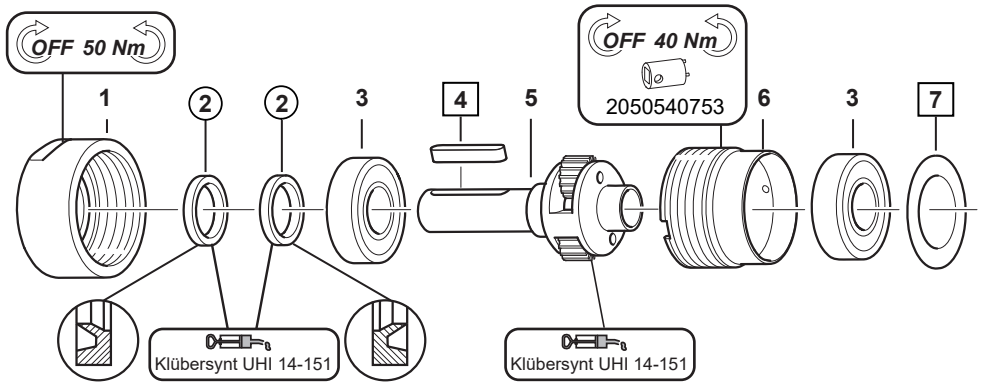

Gearbox items

■ M39-2400-KSL ATEX

■ MR39-2000-KSL ATEX

□ = Included in small parts kit

○ = Included in service kit

Item	Part number	Description	Qty
1	2050536593	Front Part	1
2	-	Seal Ring Ksl	2
3	2050535883	Ball Bearing	2
4	-	Key	1
5	2050537753	Planetary Gear. Compl. (MR39-2000-KSL ATEX)	1
5	2050537763	Planetary Gear. Compl. (M39-2400-KSL ATEX)	1
6	2050536633	Gear Rim	1
7	-	Washer	1
-	2050540753	Face Spanner	1