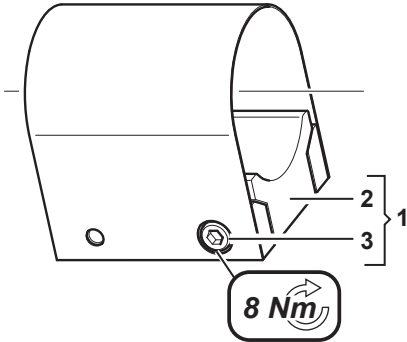

Mounting foot M39

Item	Part number	Description	Qty
1	2050536483	Mounting Foot	1
2	-	Foot	1
3	-	Screw	1