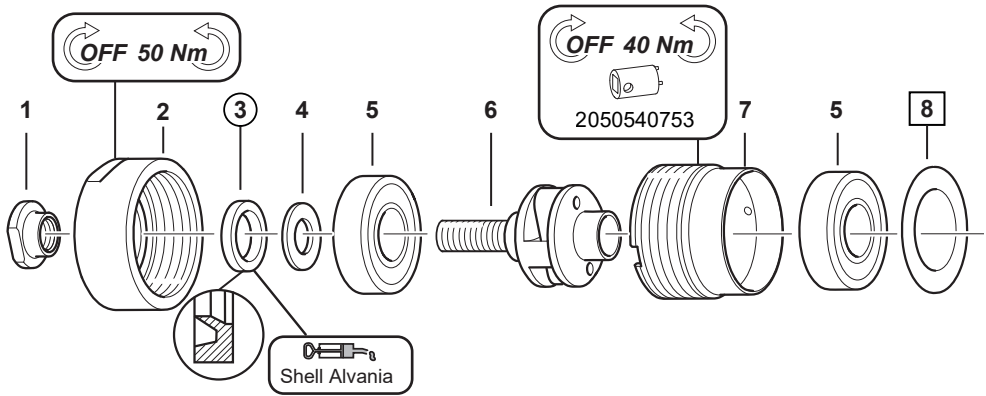

Gearbox items

■ M39-19000-TLATEX

□ = Included in small parts kit

○ = Included in service kit

Item	Part number	Description	Qty
1	2050538133	Spacer	1
2	2050536553	Front Part	1
3	-	Seal Ring KI/TI	1
4	2050538203	Washer	1
5	2050535883	Ball Bearing	2
6	2050537453	Planetary Gear. Compl.	1
7	2050536633	Gear Rim	1
8	-	Washer	1
-	2050540753	Face Spanner	1