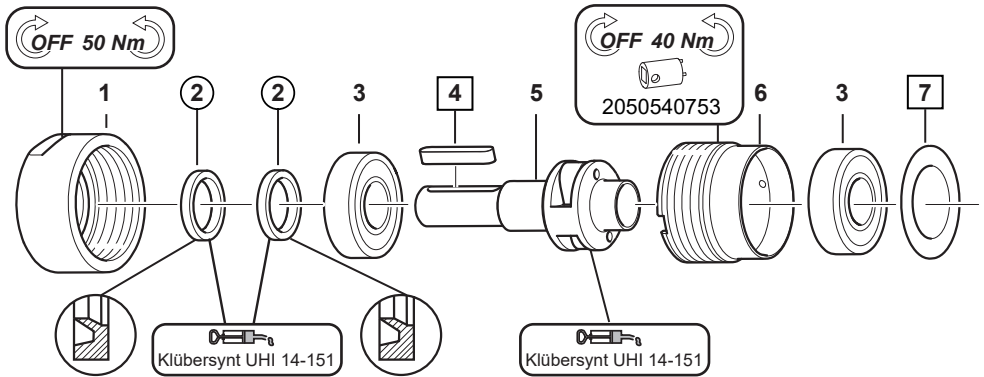

Gearbox items

■ M39-19000-KSL ATEX

□ = Included in small parts kit

○ = Included in service kit

Item	Part number	Description	Qty
1	2050536593	Front Part	1
2	-	Seal Ring Ksl	2
3	2050535883	Ball Bearing	2
4	-	Key	1
5	2050537733	Planetary Gear. Compl.	1
6	2050536633	Gear Rim	1
7	-	Washer	1
-	2050540753	Face Spanner	1