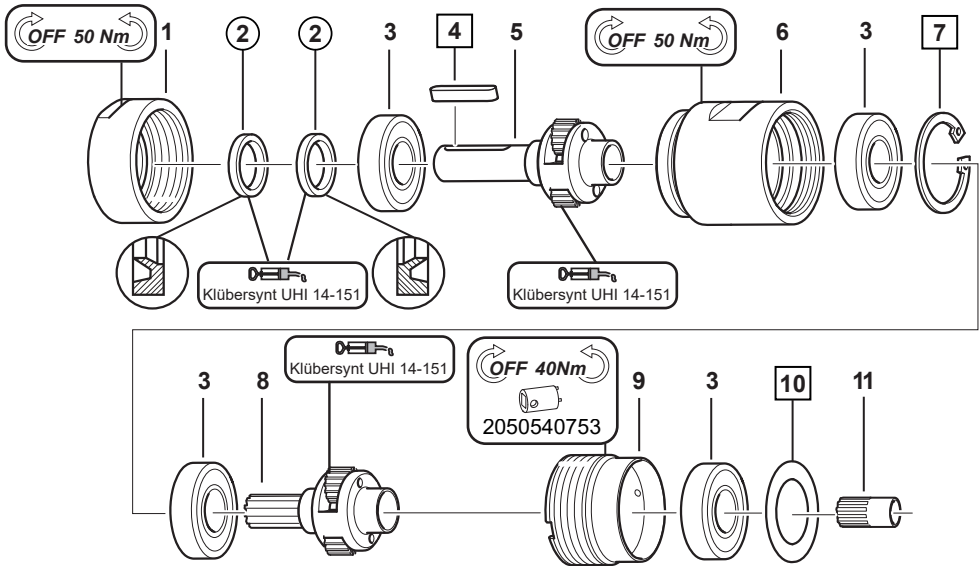

Gearbox items

■ MR39-800-KSL ATEX

□ = Included in small parts kit

○ = Included in service kit

Item	Part number	Description	Qty
1	2050536593	Front Part	1
2	-	Seal Ring Ksl	2
3	2050535883	Ball Bearing	4
4	-	Key	1
5	2050537723	Planetary Gear. Compl.	1
6	2050536673	Gear Rim	1
7	-	Circlip	1
8	2050537513	Planetary Gear. Compl.	1
9	2050536633	Gear Rim	1
10	-	Washer	1
11	2050536753	Gear Wheel	1
-	2050540753	Face Spanner	1