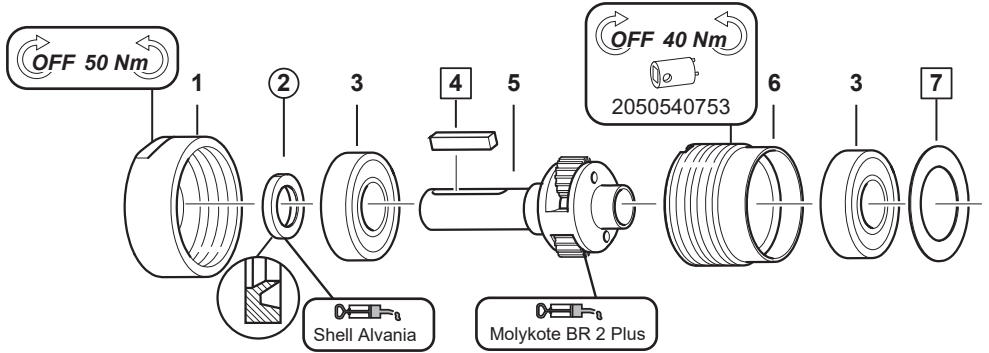

Gearbox items

- M39-3000-KL ATEX
- M39-2400-KL ATEX
- MR39-2000-KL ATEX
- MR39-1700-KL ATEX

□ = Included in small parts kit

○ = Included in service kit

Item	Part number	Description	Qty
1	2050536553	Front Part	1
2	-	Seal Ring KI/TI	1
3	2050535883	Ball Bearing	2
4	-	Key	1
5	2050537633	Planetary Gear. Compl. (M39-3000-KL ATEX & MR39-2000-KL ATEX)	1
5	2050537613	Planetary Gear. Compl. (M39-2400-KL ATEX & MR39-1700-KL ATEX)	1
6	2050536633	Gear Rim	1
7	-	Washer	1
-	2050540753	Face Spanner	1