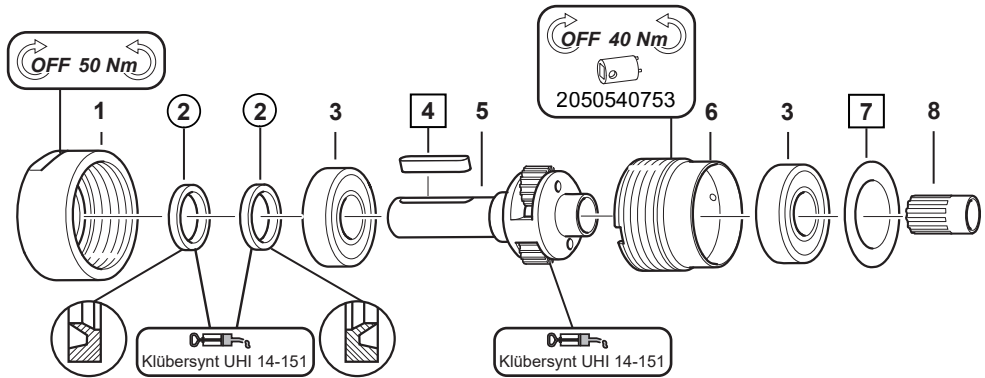

Gearbox items

■ MR39-3800-KSL ATEX

□ = Included in small parts kit

○ = Included in service kit

Item	Part number	Description	Qty
1	2050536593	Front Part	1
2	-	Seal Ring Ksl	2
3	2050535883	Ball Bearing	2
4	-	Key	1
5	2050537743	Planetary Gear. Compl.	1
6	2050536633	Gear Rim	1
7	-	Washer	1
8	2050536753	Gear Wheel	1
-	2050540753	Face Spanner	1