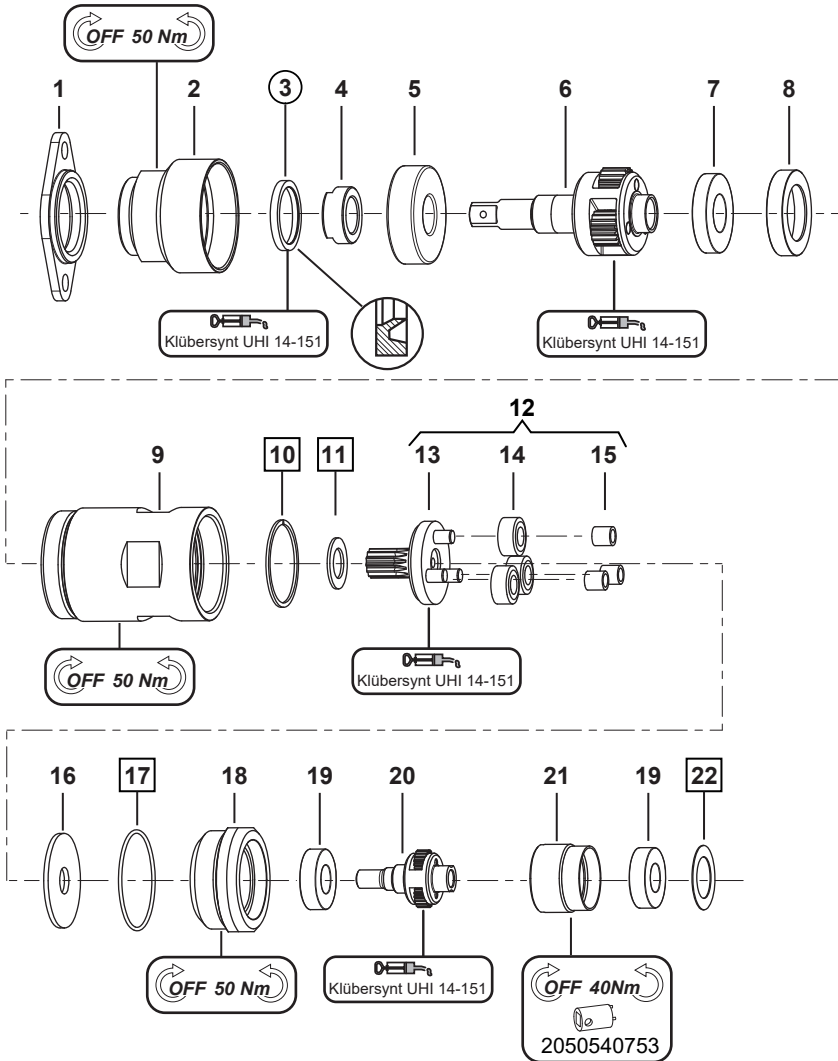

Gearbox items

■ M3901-340-TLATEX

Gearbox items

■ M3901-340-TL ATEX

Item	Part number	Description	Qty
1	6156701920	Front Part	1
2	-	Seal Ring KI/TI	1
3	6157851300	Needle Bearing	1
4	-	Key	1
5	6154702080	Planetary Gear. Compl.	1
6	6154761330	Gear Rim	1
7	2050535883	Ball Bearing	5
8	-	Circlip	1
9	6152611200	Washer	1
10	6154702090	Planetary Gear. Compl.	1
11	2050536633	Gear Rim	2
12	-	Washer	2
13	6154761340	Gear Rim	1
14	4210072980	Planetary Gear. Compl.	1
15	2050536753	Gear Wheel	1
-	2050540753	Face Spanner	1

Gearbox items

- M3901-80-TL ATEX (no flange, threaded output)
- M3901-70-TL (no flange, threaded output)
- M3901-70-SQ (with flange, square output)

□ = Included in small parts kit

○ = Included in service kit

Gearbox items

- M3901-80-TL ATEX (no flange, threaded output)
- M3901-70-TL (no flange, threaded output)
- M3901-70-SQ (with flange, square output)

Item	Part number	Description	Qty
1	2050025893	Flange (M3901-70-SQ)	
2	2050558903	Front Part	1
3	-	Seal Ring KI/TI	1
4	2050537283	Nut	1
5	2050535943	Ball Bearing	1
6	2050559083	Planet Shaft Compl. (M3901-80-TL ATEX & M3901-70-TL)	1
6	2050559043	Square Output Gear (M3901-70-SQ)	
7	6157581430	Ball Bearing	1
8	6155840170	Bushing	1
9	2050540443	Gear Rim	1
10	-	Lock Ring	1
11	-	Washer	1
12	6153967870	Planet Shaft Compl.	1
13	-	Planet Shaft	1
14	-	Bearing Roller	3
15	-	Gear Wheel	3
16	2050543223	Washer	1
17	-	O-Ring	1
18	6155482120	Adapter	1
19	2050535883	Ball Bearing	2
20	6154702100	Planetary Gear Compl. (M3901-80-TL ATEX)	1
20		Planetary Gear Compl. (M3901-70-TL & M3901-70-SQ)	1
21	2050536633	Gear Rim	1
22	-	Washer	1
-	2050540753	Face Spanner	1