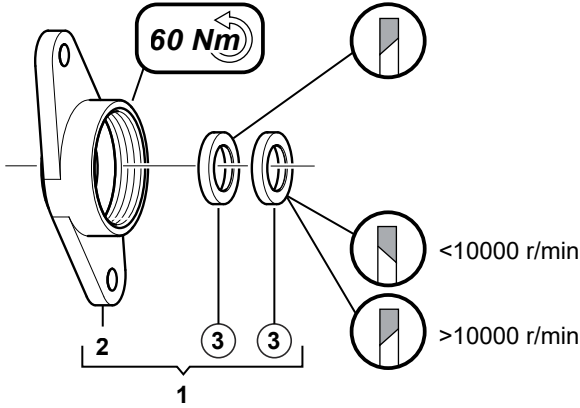

MOUNTING FLANGE WITH HOLES (STAINLESS)

Mounting flange with holes (Stainless) - M39

Item	Part number	Description	Qty
1	2050536433	Mounting Flange With Holes (M39-19000-KSL ATEX, M39-2400-KSL ATEX, M39-520-KSL ATEX, MR39-3800-KSL ATEX, MR39-2000-KSL ATEX, MR39-800-KSL ATEX, MR39-450-KSL ATEX & MR39-360-KSL ATEX)	1
2	-	Mounting Flange	1
3	-	Seal Ring Ksl	2