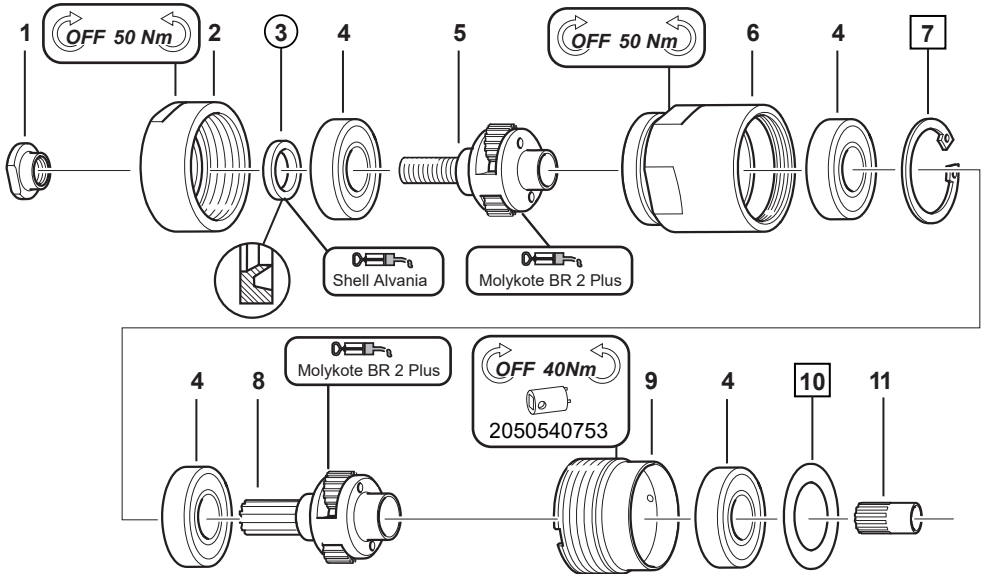

Gearbox items

■ M39-1180-TL ATEX

□ = Included in small parts kit

○ = Included in service kit

Item	Part number	Description	Qty
1	2050538133	Spacer	1
2	2050536553	Front Part	1
3	-	Seal Ring KI/TI	1
4	2050535883	Ball Bearing	1
5	2050537493	Planetary Gear. Compl.	2
6	2050536643	Gear Rim	1
7	-	Circlip	1
8	2050537513	Planetary Gear. Compl.	1
9	2050536633	Gear Rim	1
10	-	Washer	2
11	2050536753	Gear Wheel	1
-	2050540753	Face Spanner	1