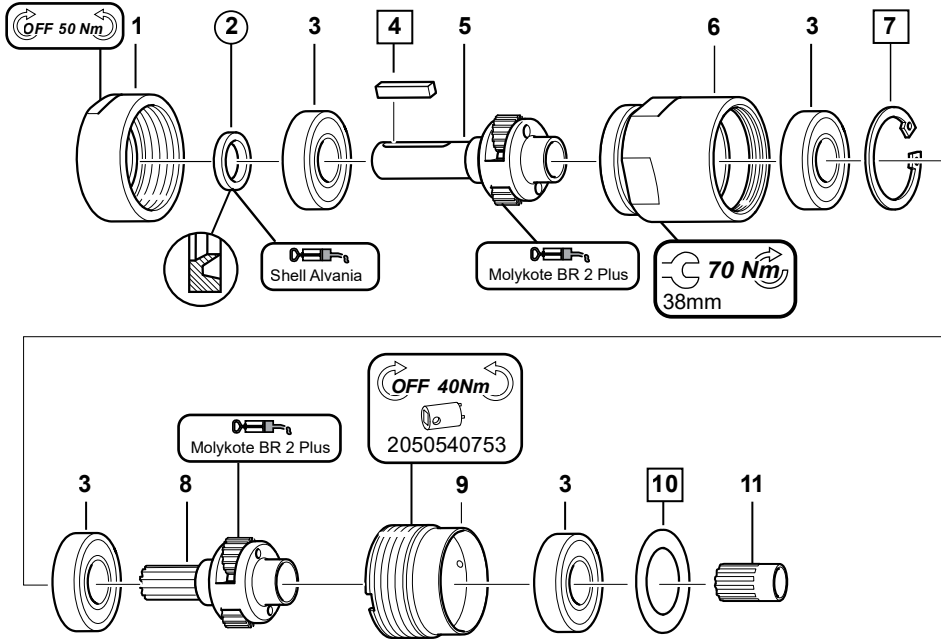

Gearbox items

■ M39-1180-KL ATEX

■ MR39-800-KL ATEX

□ = Included in small parts kit

○ = Included in service kit

Item	Part number	Description	Qty
1	2050536553	Front Part	1
2	-	Seal Ring KI/TI	1
3	2050535883	Ball Bearing	4
4	-	Key	1
5	2050537623	Planetary Gear. Compl.	1
6	2050536643	Gear Rim	1
7	-	Circlip	1
8	2050537513	Planetary Gear. Compl.	1
9	2050536633	Gear Rim	1
10	-	Washer	1
11	2050536753	Gear Wheel	1
-	2050540753	Face Spanner	1