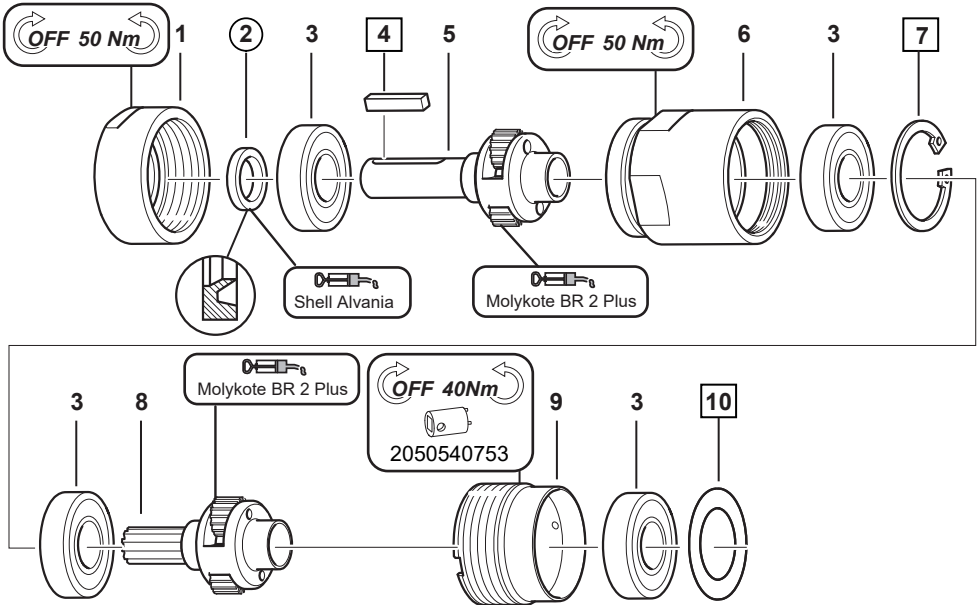

Gearbox items

■ M39-1180-KL ATEX

■ MR39-800-KL ATEX

□ = Included in small parts kit

○ = Included in service kit

Item	Part number	Description	Qty
1	2050536553	Front Part	1
2	-	Seal Ring KI/TI	1
3	2050535883	Ball Bearing	4
4	-	Key	1
5	2050537623	Planetary Gear. Compl.	1
6	2050536643	Gear Rim	1
7	-	Circlip	1
8	2050537513	Planetary Gear. Compl.	1
9	2050536633	Gear Rim	1
10	-	Washer	1
11	2050536753	Gear Wheel	1
-	2050540753	Face Spanner	1

Gearbox items

■ M39-520-KL ATEX

■ MR39-450-KL ATEX

■ MR39-360-KL ATEX

■ = Included in small parts kit

○ = Included in service kit

Item	Part number	Description	Qty
1	2050536553	Front Part	1
2	-	Seal Ring KI/TI	1
3	2050535883	Ball Bearing	4
4	-	Key	1
5	2050537623	Planetary Gear. Compl.	1
6	2050536643	Gear Rim	1
7	-	Circlip	1
8	2050537483	Planetary Gear. Compl. (MR39-450-KL ATEX)	1
8	2050537673	Planetary Gear. Compl. (M39-520-KL ATEX & MR39-360-KL ATEX)	1
9		Gear Rim	1
10		Washer	1
-		Face Spanner	1