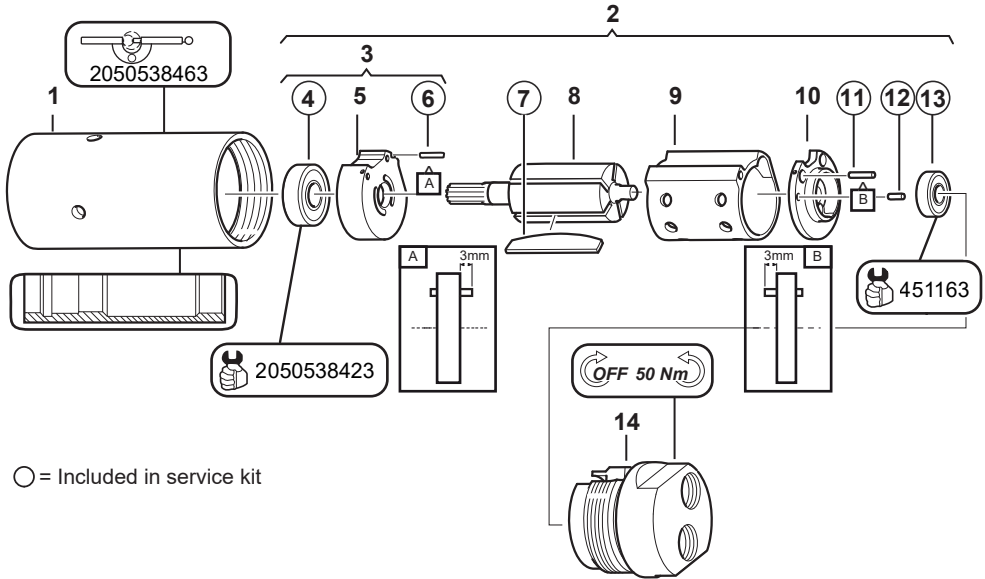

MOTOR

Motor items

- M39-19000-KL ATEX
- M39-3000-KL ATEX
- M39-2400-KL ATEX
- M39-1180-KL ATEX

- M39-520-KL ATEX
- M39-19000-TL ATEX
- M39-5350-TL ATEX
- M39-3000-TL ATEX

- M39-2400-TL ATEX
- M39-1180-TL ATEX
- M39-650-TL ATEX
- M39-520-TL ATEX

○ = Included in service kit

Motor items

■ M39-19000-KL ATEX
■ M39-3000-KL ATEX
■ M39-2400-KL ATEX
■ M39-1180-KL ATEX

■ M39-520-KL ATEX
■ M39-19000-TL ATEX
■ M39-5350-TL ATEX
■ M39-3000-TL ATEX

■ M39-2400-TL ATEX
■ M39-1180-TL ATEX
■ M39-650-TL ATEX
■ M39-520-TL ATEX

Item	Part number	Description	Qty
1	2050536033	Casing	1
2	2050537143	Motor. Compl. (M39-19000-KL ATEX, M39-3000-KL ATEX, M39-1180-KL ATEX, M39-19000-TL ATEX, M39-5350-TL ATEX, M39-3000-TL ATEX, M39-1180-TL ATEX & M39-650-TL ATEX)	1
2	2050537113	Motor. Compl. (M39-2400-KL ATEX, M39-520-KL ATEX, M39-2400-TL ATEX & M39-520-TL ATEX)	1
3	2050536333	End Plate. Compl.	1
4	-	Ball Bearing	1
5	-	End Plate	1
6	-	Key	1
7	-	Vane Kit	1
8	2050537903	Rotor(M39-19000-KL ATEX, M39-3000-KL ATEX, M39-1180-KL ATEX, M39-19000-TL ATEX, M39-5350-TL ATEX, M39-3000-TL ATEX, M39-1180-TL ATEX & M39-650-TL ATEX)	1
8	2050537893	Rotor (M39-2400-KL ATEX, M39-520-KL ATEX, M39-2400-TL ATEX & M39-520-TL ATEX)	1
9	2050536153	Cylinder	1
10	2050540383	End Plate	1
11	-	Pin	1
12	-	Pin	1
13	-	Ball Bearing	1
14	2050535773	Back Head	1
-	451163	Mandrel	1
-	2050538423	Mandrel	1
-	2050538463	Wrench	1