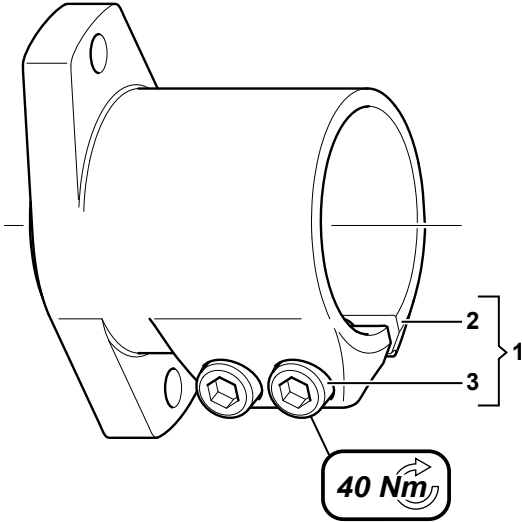

MOUNTING FLANGE

Mounting flange - M39

Item	Part number	Description	Qty
1	2050536423	Mounting Flange (M3901-80-TL ATEX, M3901-70-TL & M3901-70-SQ)	1
2	-	Flange	1
3	-	Screw	2