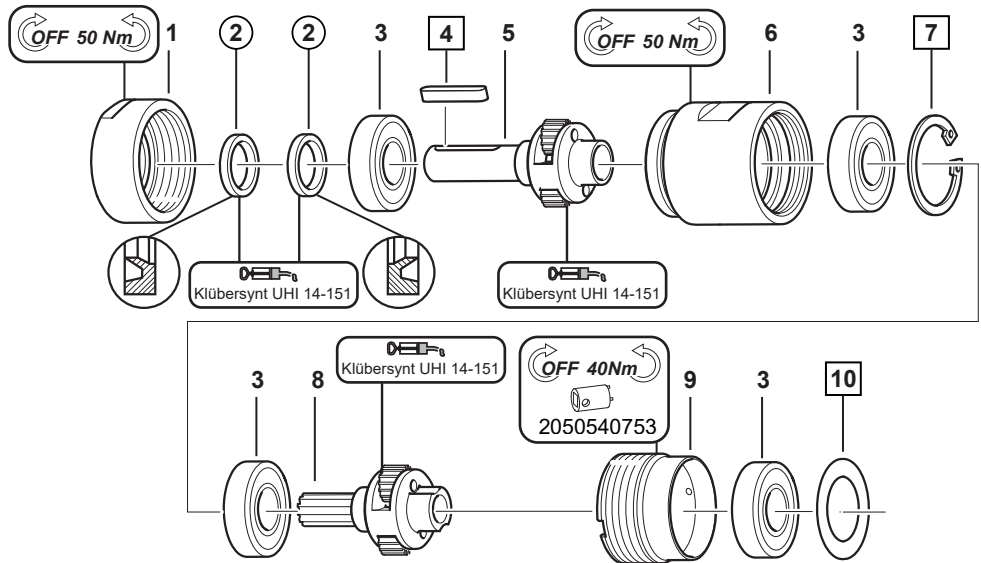

Gearbox items

■ M39-520-KSL ATEX

■ MR39-450-KSL ATEX

■ MR39-360-KSL ATEX

□ = Included in small parts kit

○ = Included in service kit

Item	Part number	Description	Qty
1	2050536593	Front Part	1
2	-	Seal Ring Ksl	2
3	2050535883	Ball Bearing	4
4	-	Key	1
5	2050537723	Planetary Gear. Compl.	1
6	2050536673	Gear Rim	1
7	-	Circlip	1
8	2050537483	Planetary Gear. Compl. (& MR39-450-KSL ATEX)	1
8	2050537673	Planetary Gear. Compl. (M39-520-KSL ATEX & MR39-360-KSL ATEX)	1
9	2050536633	Gear Rim	1
10	-	Washer	1
-	2050540753	Face Spanner	1