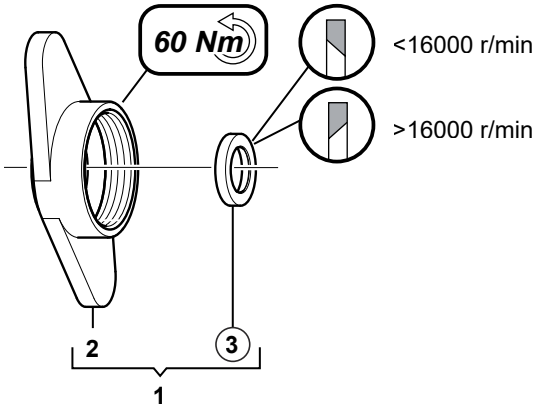

MOUNTING FLANGE WITHOUT HOLES

Mounting flange without holes - M39

○ = Included in service kit

Item	Part number	Description	Qty
1	2050536383	Mounting Flange Without Holes (M39-19000-KL ATEX, M39-3000-KL ATEX, M39-2400-KL ATEX, M39-1180-KL ATEX, M39-520-KL ATEX, M39-19000-TL ATEX, M39-5350-TL ATEX, M39-3000-TL ATEX, M39-2400-TL ATEX, M39-1180-TL ATEX, M39-650-TL ATEX & M39-520-TL ATEX)	1
2	-	Mounting Flange	1
3	-	Seal Ring KI/TI	1
1	2050536383	Mounting Flange Without Holes (MR39-13300-KL ATEX, MR39-3800-KL ATEX, MR39-2000-KL ATEX, MR39-1700-KL ATEX, MR39-800-KL ATEX, MR39-450-KL ATEX, MR39-360-KL ATEX, M3901-5350-TL ATEX, M3901-3000-TL ATEX, M3901-2400-TL ATEX, M3901-650-TL ATEX, M3901-520-TL ATEX & M3901-340-TL ATEX)	1
2	-	Mounting Flange	1
3	-	Seal Ring KI/TI	1