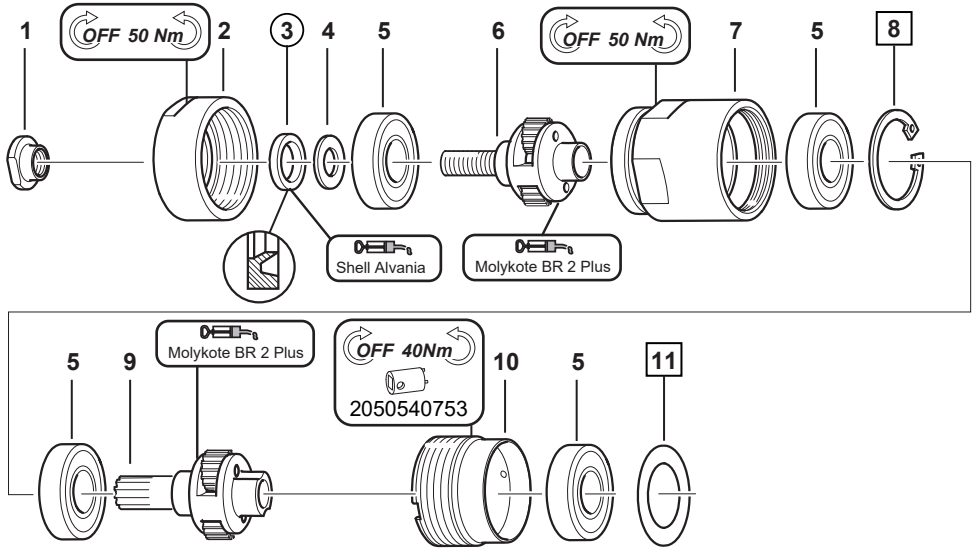

Gearbox items

■ M39-650-TL ATEX

■ M39-520-TL ATEX

■ M3901-650-TL ATEX

■ M3901-520-TL ATEX

□ = Included in small parts kit

○ = Included in service kit

Item	Part number	Description	Qty
1	2050538133	Spacer	1
2	2050536553	Front Part (M39-650-TL ATEX & M39-520-TL ATEX)	1
2	2050558733	Front Nut 1-5/8" (M3901) (M3901-650-TL ATEX & M3901-520-TL ATEX)	1
3	-	Seal Ring KI/TI	1
4	2050538203	Washer	1
5	2050535883	Ball Bearing	4
6	2050537493	Planetary Gear. Compl.	1
7	2050536643	Gear Rim	1
8	-	Circlip	1
9	2050537483	Planetary Gear. Compl. (M39-650-TL ATEX & M3901-650-TL ATEX)	1
9	2050537673	Planetary Gear. Compl. (M39-520-TL ATEX & M3901-520-TL ATEX)	1
10	2050536633	Gear Rim	1
11	-	Washer	1
-	2050540753	Face Spanner	1