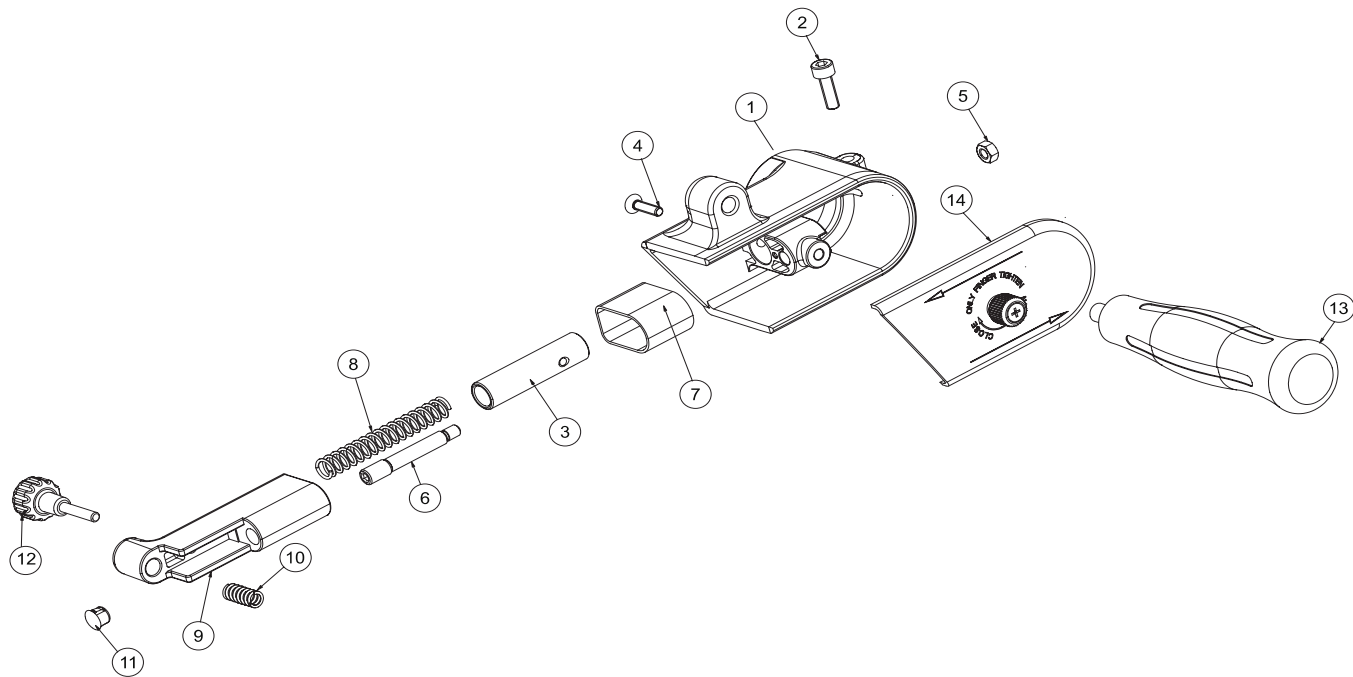

Included accessories

Index No	Part Ref	Description	Qty
	CA145203	4MM HEX. WRENCH	1

H	2050547953	ARM SUPPORT WITH SIDE HANDLE	1
1		GUARD SUPPORT	1
3		GUIDE ROD	1
9		ARM	1
13	2050545883	SIDE HANDLE	1
14	2050545823	COVER ASSEMBLY	1
H1	2050546323	SMALL PARTS KIT	
2		SCREW	1
4		SCREW	1
5		HEX NUT	1
6		GUIDE POST	1
7		DUST COVER	1
8		SPRING	1
10		SPRING	1
11		PLUG	1
12		KNOB	1

I	2050545483	CONTACT ARM 1/2"X18"	1
	2050546483	WHEEL ASSY 1/2"	1
	2050546283	PLATTEN PAD 12,5X54 (set of 10)	1

use Loctite™ 411 or equivalent