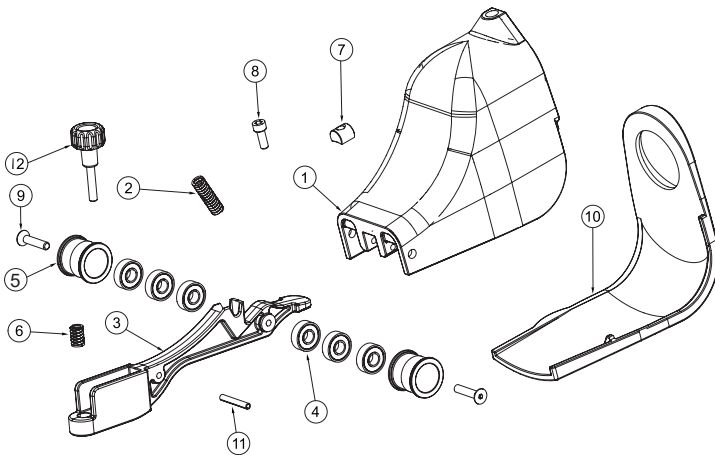

Assembly instructions

Item #	Tightening torque	Dir.	Glue
1-19	7.5 ft.lb - 10 Nm	↻	Loctite™ 222
37-27	7.5 ft.lb - 10 Nm	↻	
27-28	11 ft.lb - 15 Nm	↻	
1-34	11 ft.lb - 15 Nm	↻	Loctite™ 222

Index No	Part Ref	Description	Qty
A	2050547823	Regulator Assembly	
3		Regulator	1
4		O-Ring 8.1x1.6	1
5		O-Ring 8x1	1
6		Spring Ring Wr9	1
7		Valve Stem	1
8		O-Ring 2x1	1
B	2050546343	Valve Kit	
9		Tip Valve	1
10		Spring	1
C	2050547893	Front Plate Assembly	
23		Front Plate	1
24		Pin Spring 3x4	1
25	6157580520	Bearing 10x26x8	1
26		Washer	1
D	2050547843	Rear Plate Assembly	
24		Pin Spring 3x4	1
31		Rear Plate	1
32	6157581390	Bearing 6x19x6 626Zz	1
E	2050547853	Motor Assembly	
C	2050547893	Front Plate Assembly	1
D	2050547843	Rear Plate Assembly	1
27	6154261220	Rotor	1
29	<u>2050547793</u>	Blades (Set of 4)	1
30	6154001490	Cylinder	1

Index No	Part Ref	Description	Qty
F	2050546413	Small Parts Kit	
6		Spring Ring Wr9	1
9		O-Ring 2x1	1
13		Needle 2.5x11.8	1
15		O-Ring 27x2	1
18		O-Ring 17x2	1
20		Ring	1
21		Spacer	1
22		O-Ring 15.6x1.78	1
G	2050547863	Tune-Up Kit	
2		Seal	1
17		Felt	1
29	<u>2050547793</u>	Blades (Set of 4)	1
23		Paper Gasket	1
Other Parts			
1	2050547813	Handle Assy (Incl. Part # 15)	1
11	2050541493	Safety Lever	1
14	6155740710	Air Control Ring	1
16		Rear Cap	1
19	2050542533	Inlet Assy	1
28	6156080520	Rotor Nut	1
33	2050550023	Block Plate	1
34	6156731420	Cover	1
35	2050549963	Round Felt	1
36	2050549973	Felt	1
37	2050547533	Wheel	1
	2050547993	Wave Spring (Not Shown)	1
	2050554273	9/64" Hex. Wrench	1

	6158727980	Warning Label
	6159948770	Safety instructions
	2050552743	Operator's manual

Index No	Part Ref	Description	Qty
H	2050545413	Guard Support 12" Belts	
1		Housing	1
2		Spring	1
3		Arm	1
4		Spindle Case	1
5		Wheel + Ball Bearings	2
6		Washer	2
7		Pin	1
8		Screw	1
9		Screw	2
10	2050546523	Cover Incl. Wave Spring	1
11		Spring	1
12		Knob	1
I	2050546303	Small Parts Kit 12" Guard	
		Include 2, 6, 7, 8, 11 & 12	
K	2050546333	Tune-Up Kit	
		Include 5 & 9	