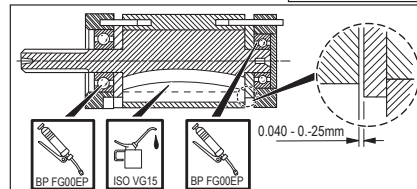

Item No.	Parts No.	Description	Qty
2	2050482253	Suspension Bail	1
3	2050480063	Clutch Case	1
4	2050481463	Bearing, spindle	2
5	76713	Clip, spring	1
6	370693	Bit Holder, 1/4" hex	1
7			
8	6156890690	Circlip + Spacer	1
9	301013	Spring	1
10	2050481653	Sleeve, Q/R coupling	1
11	280313	Ball, steel	2
12	301273	Clutch Cam	1
13	2050481593	Retaining Sleeve	1
14	307123	Spring	1
15	2050481583	Latch Pin	1
16	239753	'O' Ring	1
17	301283	Roller	1
18	72228	Ball, 3/32	14
19	66868	Ball, 5/32	4
20	301163	Clutch Spindle	1
21	301193	Plug	1
22	301203	Spring	1
23	301183	Push Rod	1
24	301253	Ball Cup	1
25	179133	Spring, (black)	1
26	179923	Spring, (white)	1
27	304853	Spring, (natural)	1
28	301313	Thrust Washer	1
29	301303	Thrust Race	1
30	301213	Thrust Washer	1
31	2050481573	Lock Ring	1
32	72408	Ball, 1/8"	3
33	301223	Adjusting Ring	1
34	2050481503	Washer	1
35	42353	Circlip	1
36	252563	Spring	1
37	29932	Chuck Key	1
38	2050481233	Gearbox Module (1100rpm), compl.	1
39	2050481763	Spacer	2
40	380763	'O' Ring	1
41	2050480193	Case, motor	1
42	2050481673	Nut	1
43	2050481523	Housing, front bearing	1
44	259953	Pin, drive	1
45	2050481703	Location Pin	1
46	33433	Single Row Ball Journal	1
47	2050481543	Plate, front bearing	1
48	2050481603	Transfer Plate	1
49	459313	Housing, rear bearing	1