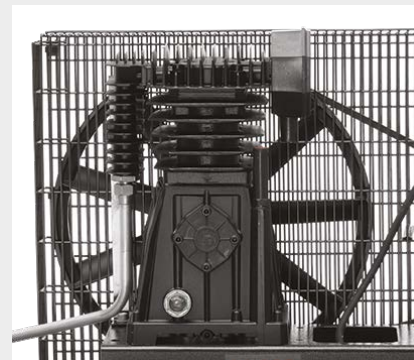

Essentials

People.
Passion.
Performance.

Chicago
Pneumatic

Direct Driven Compressors

HR 1,5 HP OIL-FREE Wall mounted air compressor with hosereel

- ✓ Branded shroud with appealing; slim design, lightweight and easy to install everywhere
- ✓ Extremely compact size: fully-enclosed pump and 10 meter hose reel
- ✓ One-of-a-kind exclusive, innovative, patented design suitable for any space requirement thanks to the revolving and retractable hose
- ✓ Plug and play solution with ON-OFF button
- ✓ Wide selection of tool kits

- ✓ Quiet working environment thanks to the new compact, innovative enclosed pump providing low noise level : 62 dB(A)
- ✓ Safe, user-friendly plug & play solution, with a quick access to the on-off button, manometer and pressure switch
- ✓ Comfortable, space-saving, light and easy to carry or move
- ✓ Delivers up to 9 bar of pressure, allowing the use of specialized tools that require higher pressure
- ✓ Limited maintenance needed: less time for servicing, more time to work!

Single Stage Belt Driven Aluminium Compressors

CPRC 4270 NS19S MT

CPRC 4150 NS19S MT

ADVANTAGES

- ✓ Our NS12, NS12S, NS19S and NS31 pumps are designed in Italy and widely used also for **CHICAGO PNEUMATIC** piston compressors assembled in Italy, granting performance, reliability and piece of mind.
- ✓ Strong components, cast iron cylinders for the pumps, robust metal belt guard for longer durability
- ✓ Large, strong wheels for better manoeuvrability
- ✓ Big and blockable pivot wheels for more stability